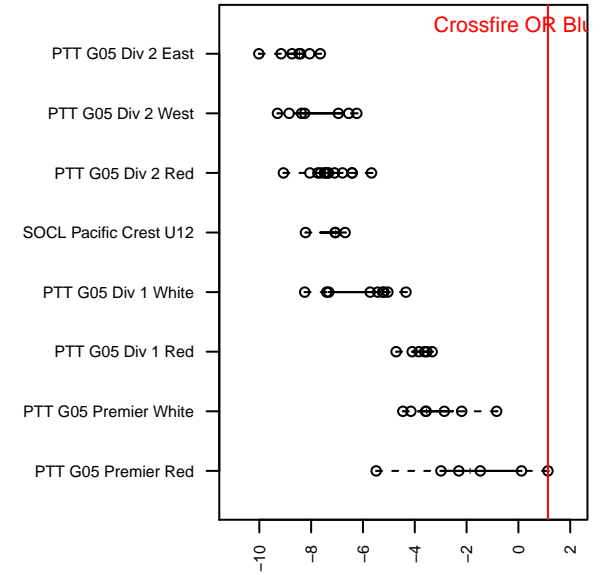

**attack and defense rating
relative to others at age
and all opponents in last 13 months**