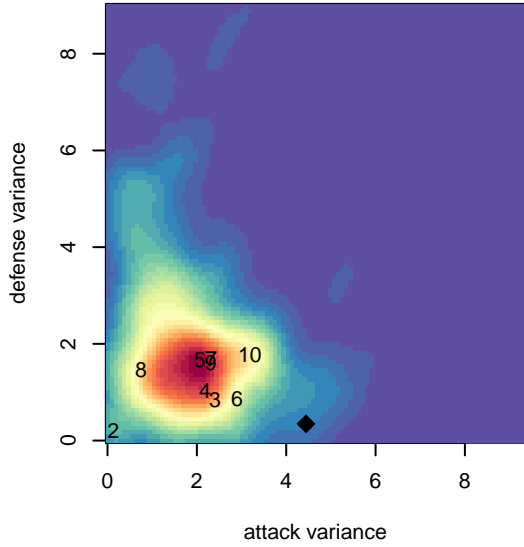

**attack and defense variance (black dot)
relative to other teams
and top 10 in region**