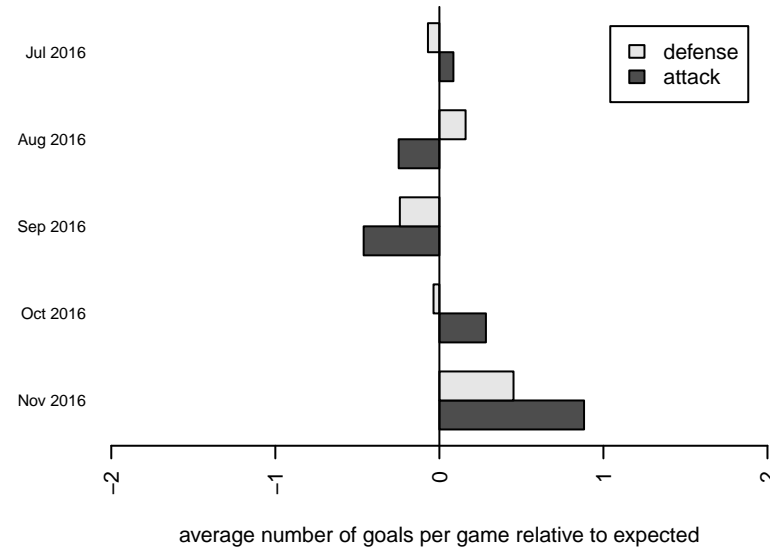

Performance relative to 13 month average