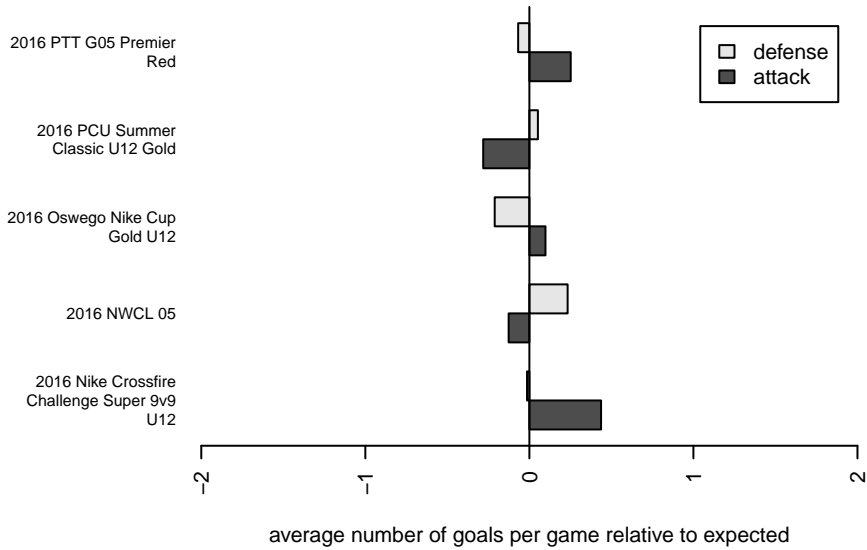

Performance relative to 13 month average