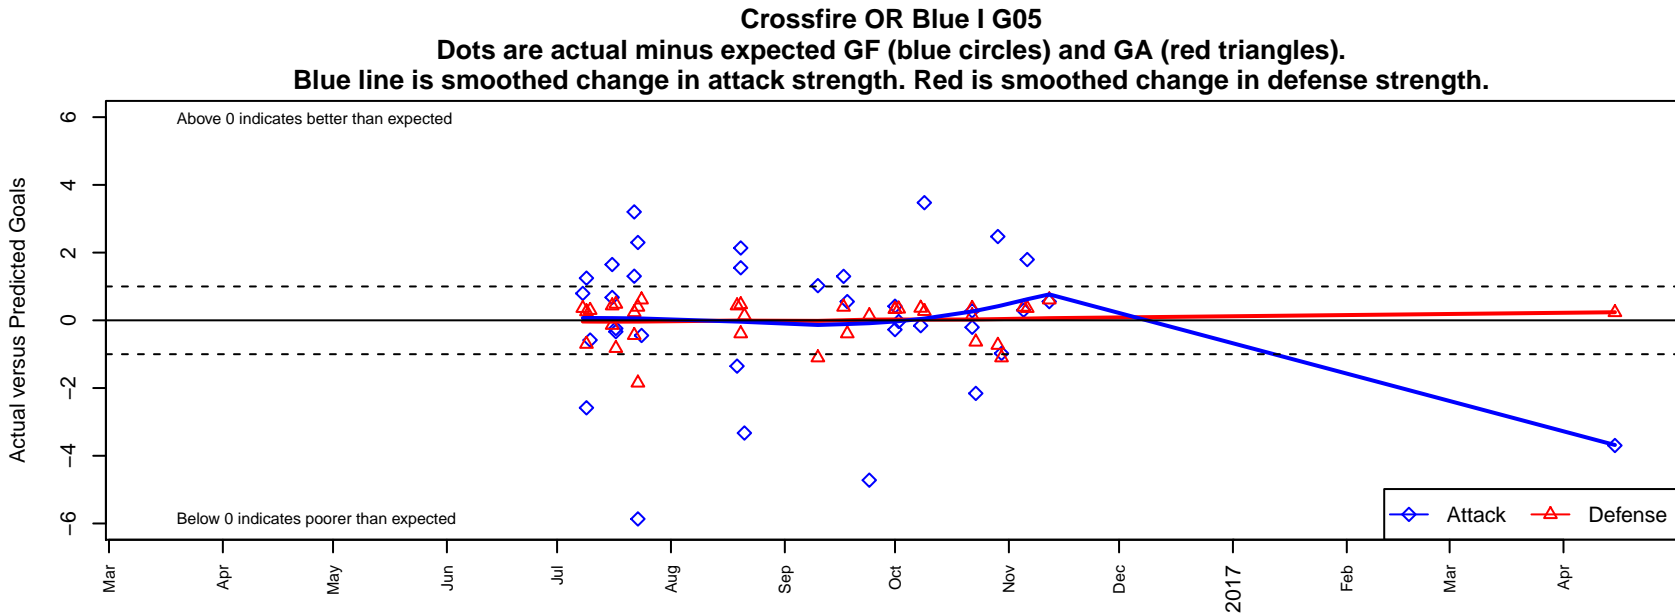

**attack and defense variance (black dot)
relative to other teams
and top 10 in region**

**attack and defense rating
relative to others at age
and all opponents in last 13 months**

Crossfire OR Blue I G05

Crossfire Oregon
Tigard, OR
G05 total strength=1311
attack=4.92 defense=7.04
fall league = PTT G05 Premier Red

alt names used:
Crossfire Oregon 05G Blue
CROSSFIRE OREGON 05
CROSSFIRE OREGON 05
CROSSFIRE OREGON 05 (OR)
CROSSFIRE OREGON 05 (OR)
Crossfire Oregon 05G Blue

Venues played:
2016 PCU Summer Classic U12 Gold
2016 Nike Crossfire Challenge Super 9v9 U12
2016 Oswego Nike Cup Gold U12
2016 NWCL 05
2016 PTT G05 Premier Red
2016 OYS State Cup G05