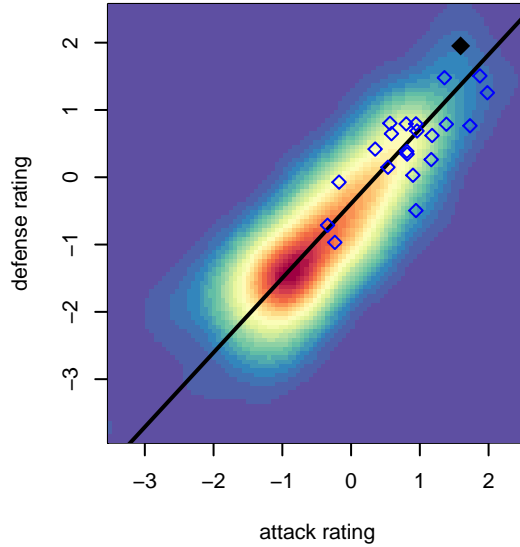

**attack and defense rating
relative to others at age
and all opponents in last 13 months**